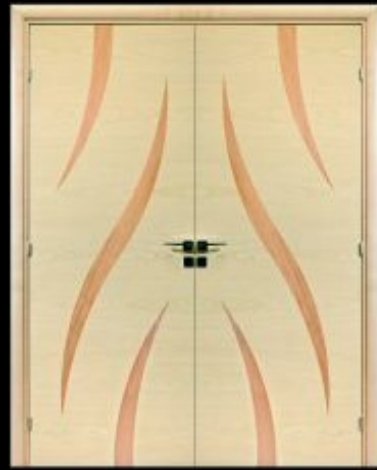

Esempi di doppie porte
Examples of double doors

prec. ice
ice-coloured wood